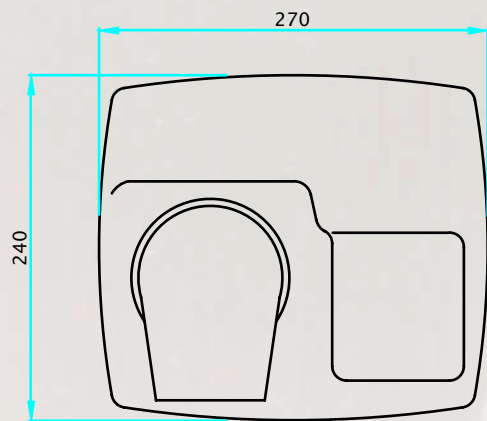

Dimensional Drawings

HHD2500RB
HHD2500RW
HHD2500MB
HHD2500MW