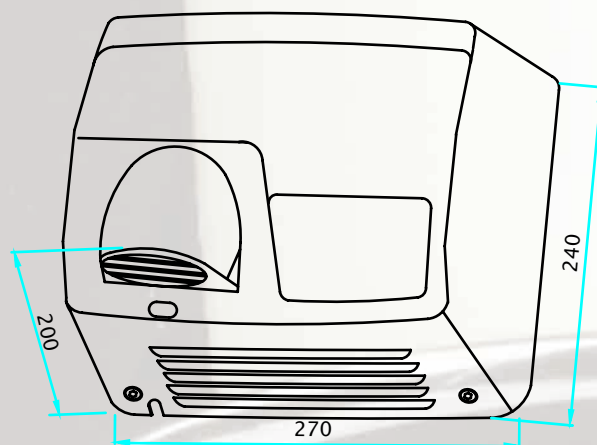

Dimensional Drawings

HHD2500RB
HHD2500RW
HHD2500MB
HHD2500MW