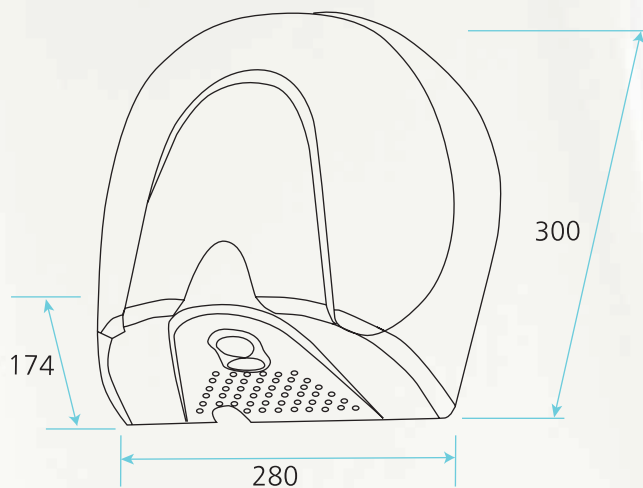

Specification

Model Number ▶	HHD2500RB	HHD250RW	HHD2500MB	HHD2500MW	HHD0900RW
Finish & Operation	Brushed Steel Automatic	White Epoxy Automatic	Brushed Steel Manual	White Epoxy Manual	White Epoxy Manual
Voltage	230V/1Ph/50Hz	230V/1Ph/50Hz	230V/1Ph/50Hz	230V/1Ph/50Hz	230V/1Ph/50Hz
Rated Power Watts	2400	2400	2400	2400	900
Full load Current	10	10	10	10	3.9
IP Rating (Water splash proof)	IPX1	IPX1	IPX1	IPX1	IPX2
Air Flow (m ³ /h)	270	270	270	270	200
Air Speed (m/s)	30	30	30	30	90
Dimensions (mm)	270(w) 240(l) 212(d)	270(w) 240(l) 212(d)	270(w) 240(l) 212(d)	270(w) 240(l) 212(d)	280(w) 300(l) 147(d)
Unit weight (kg)	6.3	6.3	6.3	6.3	4.5
Insulation	Earthed Class 1	Earthed Class 1	Earthed Class 1	Earthed Class 1	Earthed Class 1
Noise level	74 dBA at 1 meter	74 dBA at 1 meter	74 dBA at 1 meter	74 dBA at 1 meter	74 dBA at 1 meter
Drying Time	15 to 25 seconds	15 to 25 seconds	15 to 25 seconds	15 to 25 seconds	15 to 25 seconds
Air outlet temperature	50°C @22°C ambient	50°C @22°C ambient	50°C @22°C ambient	50°C @22°C ambient	50°C @22°C ambient

In accordance with our policy of constant product development we reserve the right to alter from published data without prior notice.

Dimensional Drawings

HHD2500RB
 HHD2500RW
 HHD2500MB
 HHD2500MW

HHD0900RW