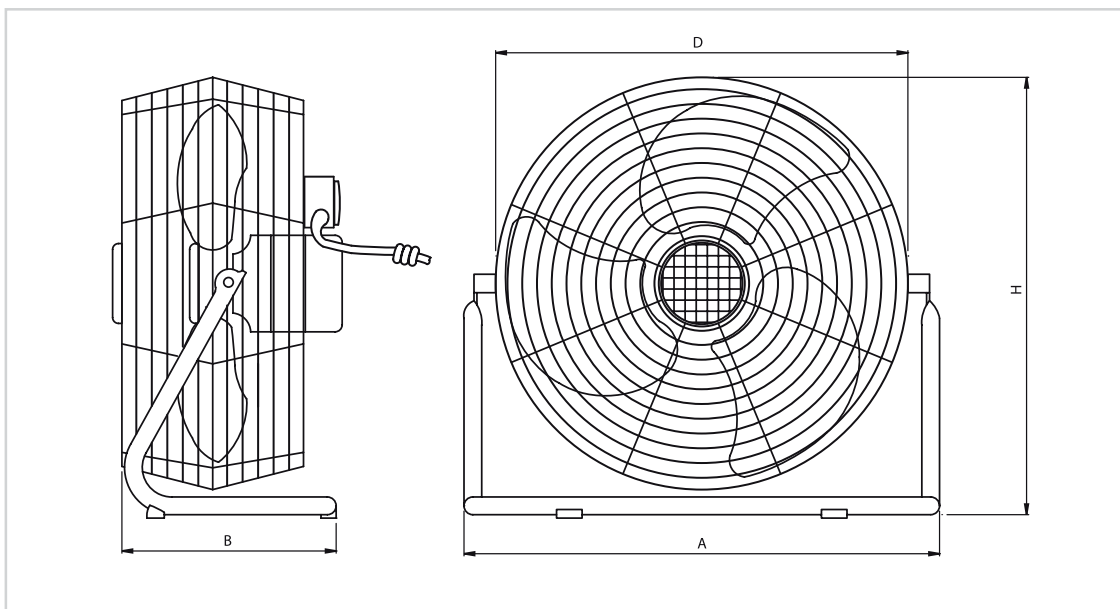

- Chrome safety guard and stylish appearance.
- Sturdy tubular base frame.
- Optional wall mounting kits available.

- Suitable for either floor use or wall mounting where space is limited.
- Built in safety thermal fuse.
- Adjustable positioning fan for precision air flow.
- 3 speed control.

Dimensional Data

| Product Model | A | B | D | H | Weight (kg) |
|---------------|-----|-----|-----|-----|-------------|
| HVF-20 | 275 | 135 | 255 | 265 | 2.3 |
| HVF-30 | 395 | 195 | 356 | 390 | 4.0 |
| HVF-45 | 575 | 210 | 518 | 560 | 6.3 |