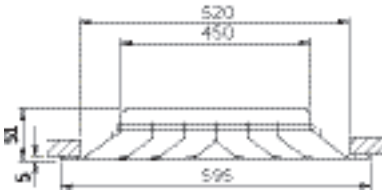

## features & benefits

**Square Louvre Face Diffuser, suitable for ceiling or duct mounting**

1 Way air pattern

Used for supply and extract applications

Extruded aluminium construction

Standard White RAL9010 (20% gloss) matt finish

## dimensional drawing

Dimensions in mm.