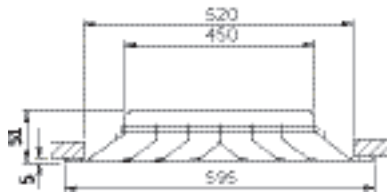

features & benefits

Square Louvre Face Diffuser, suitable for ceiling or duct mounting

3 Way air pattern

Used for supply and extract applications

Extruded aluminium construction

Standard white RAL9010 (20% gloss) matt finish

Optional opposed blade damper

Standard rear neck fixing (excluding tile replacement)

dimensional drawing

Dimensions in mm.

H3LFD

3 Way Louvre Faced Diffuser

product information

	H3LFD
	595T
Price	H3LFD595T £28.50