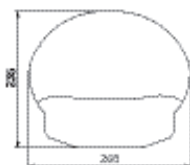

HHD1350RW

Dimensions in mm.

HHD

EcoSwitch Hand Dryer

product information

	HHD
	1350RW
Finish & Operation	White Epoxy Manual
Rated Power (W)	600/1350
Full Load Current	3.9
Air Speed (m/s)	106
Unit Weight (kg)	3.8
Price	HHD1350RW £160.00