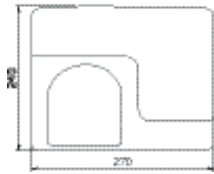

HHD

Hand Dryers

dimensional drawings

HHD2500RB

HHD2500MB

HHD2500RW

HHD2500MW

Dimensions in mm.

product information

	HHD			
	2500RB	2500RW	2500MB	2500MW
Finish & Operation	Brushed Steel Auto	White Epoxy Automatic	Brushed Steel Man.	White Epoxy Manual
Rated Power (W)	2400	2400	2400	2400
Full Load Current (A)	10	10	10	10
IP Rating	IPX1	IPX1	IPX1	IPX1
Air Speed (m/s)	30	30	30	30
Unit Weight (kg)	6.3	6.3	6.3	6.3
Price HHD###	£151.00	£151.00	£135.00	£135.00

Replace ### with required size.