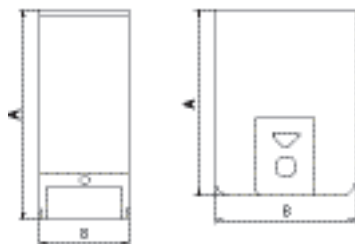

## product information

	HSSD			
	28W	28MS	82S	180MS
Capacity (ml)	280	280	820	1800
Price <b>HSSD###</b>	£10.00	£11.00	£18.00	£34.00

Replace ### with required size.

## dimensions

	28W	28MS	82S	180MS
A	178	178	160	240
B	55	55	105	140
C	88	88	91	120
Weight (kg)	0.2	0.2	0.4	0.7

Dimensions in mm.

## dimensional drawings

HSSD 28W  
HSSD 28MS

HSSD 82S  
HSSD 180MS