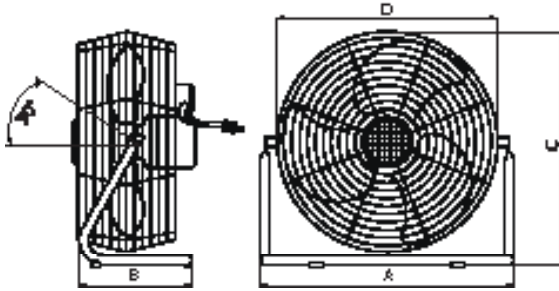

Single phase 220V to 240V 50Hz

dimensional drawing

HVFB

Typhoon Circulation Fan

Floor
mounted

40°C
operation

product information

	HVFB	
	30	45
Air Flow (m ³ /s)	0.75	1.83
Power (W)	55	180
Full Load Current (A)	0.22	0.81
Maximum Tilt (°)	30	30
Weight (kg)	4.0	9.5
Price	HVFB## £51.00	£61.00

Replace ## with required size.

dimensions

	30	45
Blade Size (mm)	300	450
A	395	74
B	61	210
C	390	560
D	356	518
Weight (kg)	4.0	9.5

Dimensions in mm.