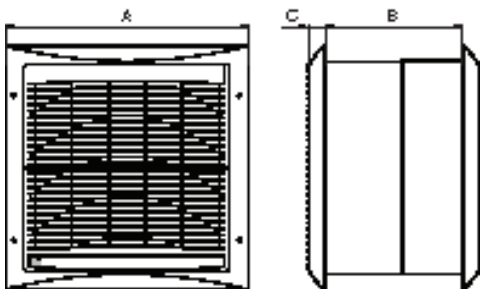

dimensional drawing