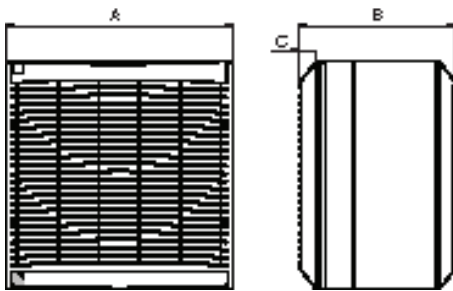

Single phase 220V to 240V 50Hz electrical supply

curves

dimensional drawing

SAX

Axial Flow Fan Window Mount

IPX4
splashproof

40°C
temperature

product information

	SAX	
	23 / 9	30 / 12
Speed (r/min)	1350	1200
Duty (L/s)	229	523
Pressure	77	78
Power (W) max	45	90
Sound (dBA @ 3m)	49	51
Price	SAX##A £205.00	£263.00

Replace ## with required size.

dimensions

	23 / 9	30 / 12
Fan Size	9	12
A	349	420
B	200	230
C	40	40
Weight (kg)	5	8

Dimensions in mm.