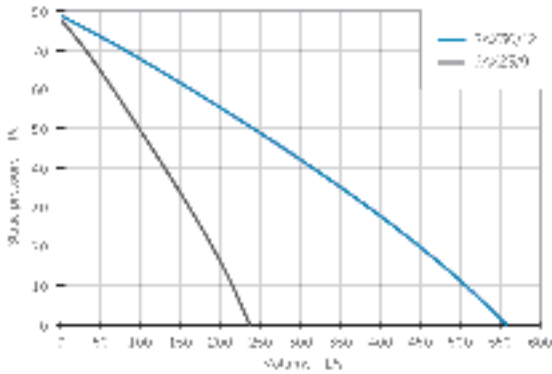

Single phase 220V to 240V 50Hz electrical supply

curves

dimensional drawing

SAX

Axial Flow Fan Window Mount

IPX4
splashproof

40°C
temperature

product information

	SAX	
	23 / 9	30 / 12
Speed (r/min)	1350	1200
Duty (L/s)	229	523
Pressure	77	78
Power (W) max	45	90
Sound (dBA @ 3m)	49	51
Price	SAX##A £205.00	£263.00

Replace ## with required size.

dimensions

	23 / 9	30 / 12
Fan Size	9	12
A	349	420
B	200	230
C	40	40
Weight (kg)	5	8

Dimensions in mm.